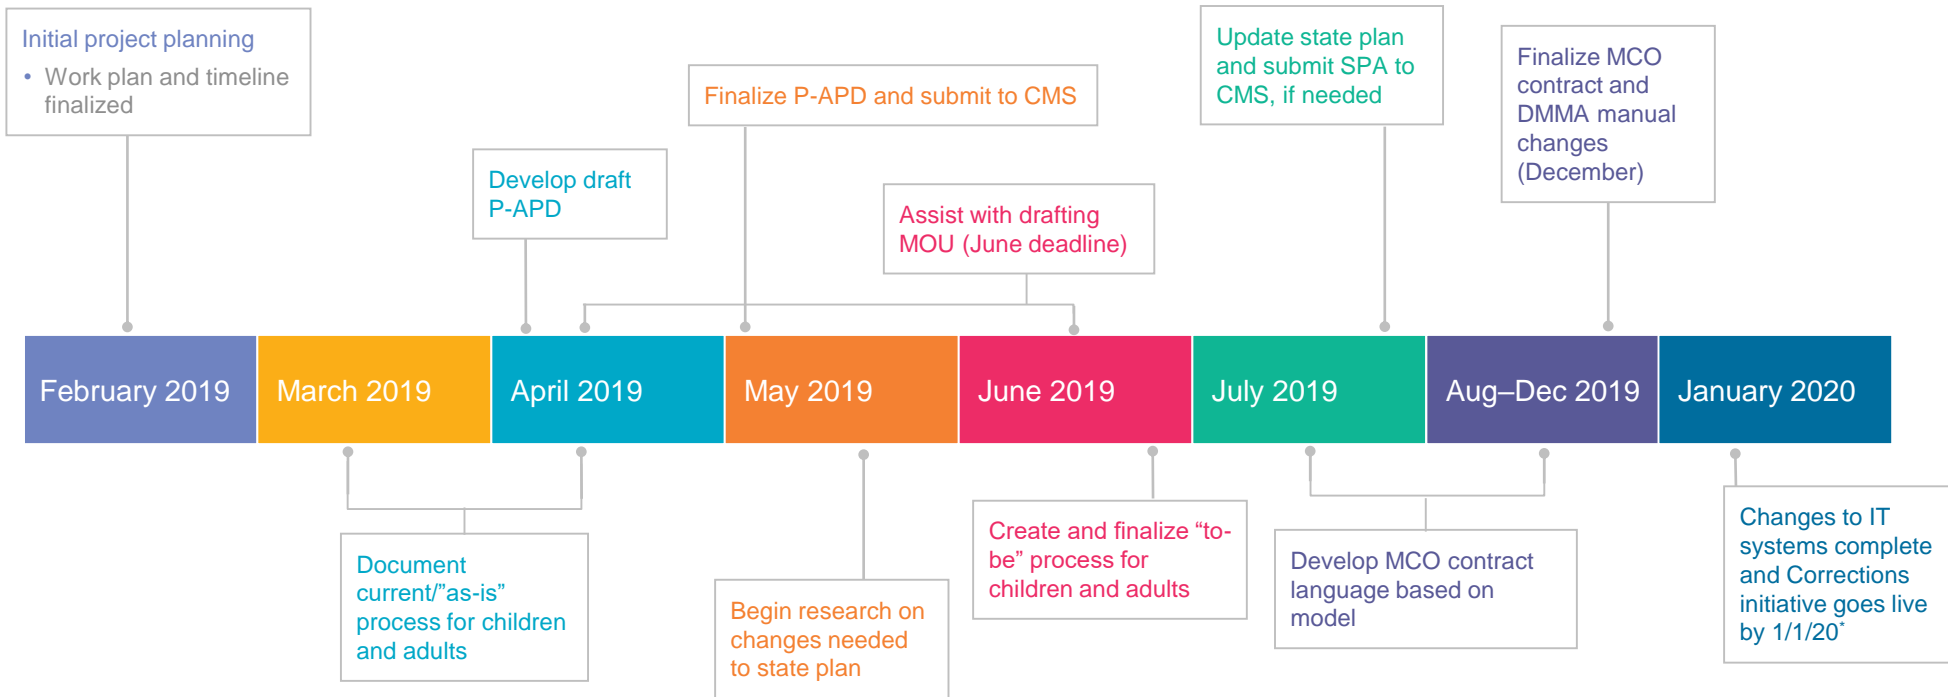

DELAWARE CORRECTIONS PROJECT TIMELINE WITH EVENTS

* Activities focused on Priority Group 1; other groups to be phased in at a later stage.